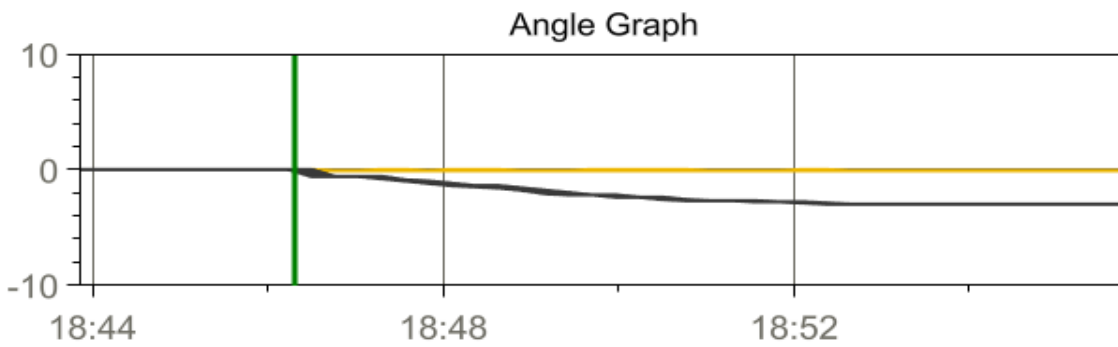

### RESULT

	Offset (mils)	Angle (mils/in)
Vertical	9.3	-3.0
Horizontal	0.3	-0.1

No. of points: 735

Vertical

Horizontal

### SETTINGS

Distance S-M (mils)	8.00
Distance S-C (mils)	4.00
Start time/Stop time	07-17-2024 6:43 PM -> 07-17-2024 6:55 PM
Machine Condition	Offline to running
Start temperature (°F)	93
Stop temperature (°F)	296
Measurement Interval (s)	1

## NOTES

- Smooth measurement.
- temperature was stable
  - no vibrations

Signature: \_\_\_\_\_

CARLOS