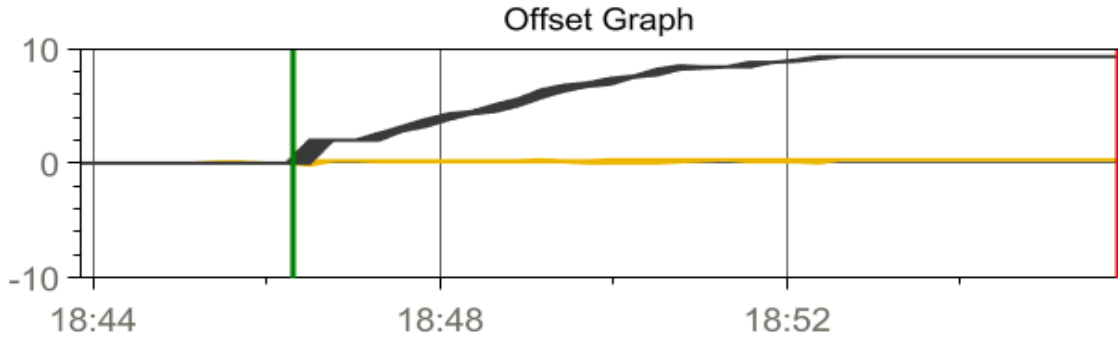

### RESULT

	Offset (mils)	Angle (mils/in)
Vertical	9.3	-3.0
Horizontal	0.3	-0.1

No. of points: 735

Vertical

Horizontal

### SETTINGS

Distance S-M (mils)	8.00
Distance S-C (mils)	4.00
Start time/Stop time	07-17-2024 6:43 PM -> 07-17-2024 6:55 PM
Machine Condition	Offline to running
Start temperature (°F)	93
Stop temperature (°F)	296
Measurement Interval (s)	1

## NOTES

- Smooth measurement.
- temperature was stable
  - no vibrations

Signature: \_\_\_\_\_

CARLOS