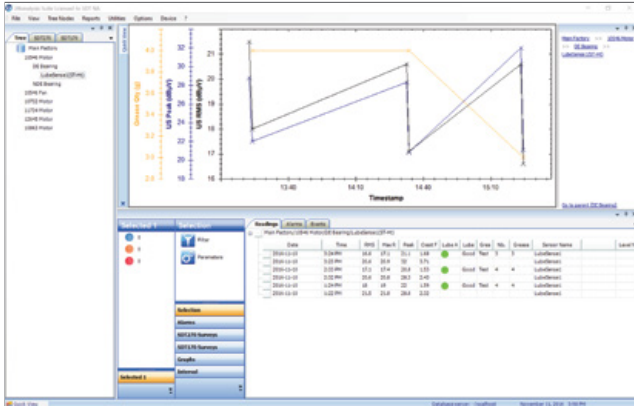

LUBExpert

A complete ultrasound solution to manage your acoustic lubrication program

Program Management with Ultranalysis Suite

- Create hundreds of databases and surveys
- Track grease types and grease consumption
- Precise diagnosis with SDT's 4 Condition Indicators
- Sort assets as GOOD, BAD or SUSPECT

Specify Grease Type and Quantity per Asset

Mobilux 2
Quantity : 15 g
5 Full shot
suspect or bad
restricted to 2 shots

Record Asset Temperature

TEMP2 14:28
77.1°F
E0.97

Measure

LubeSense1 15:52
UTR
16.7 A=70
dBuV
±26.5